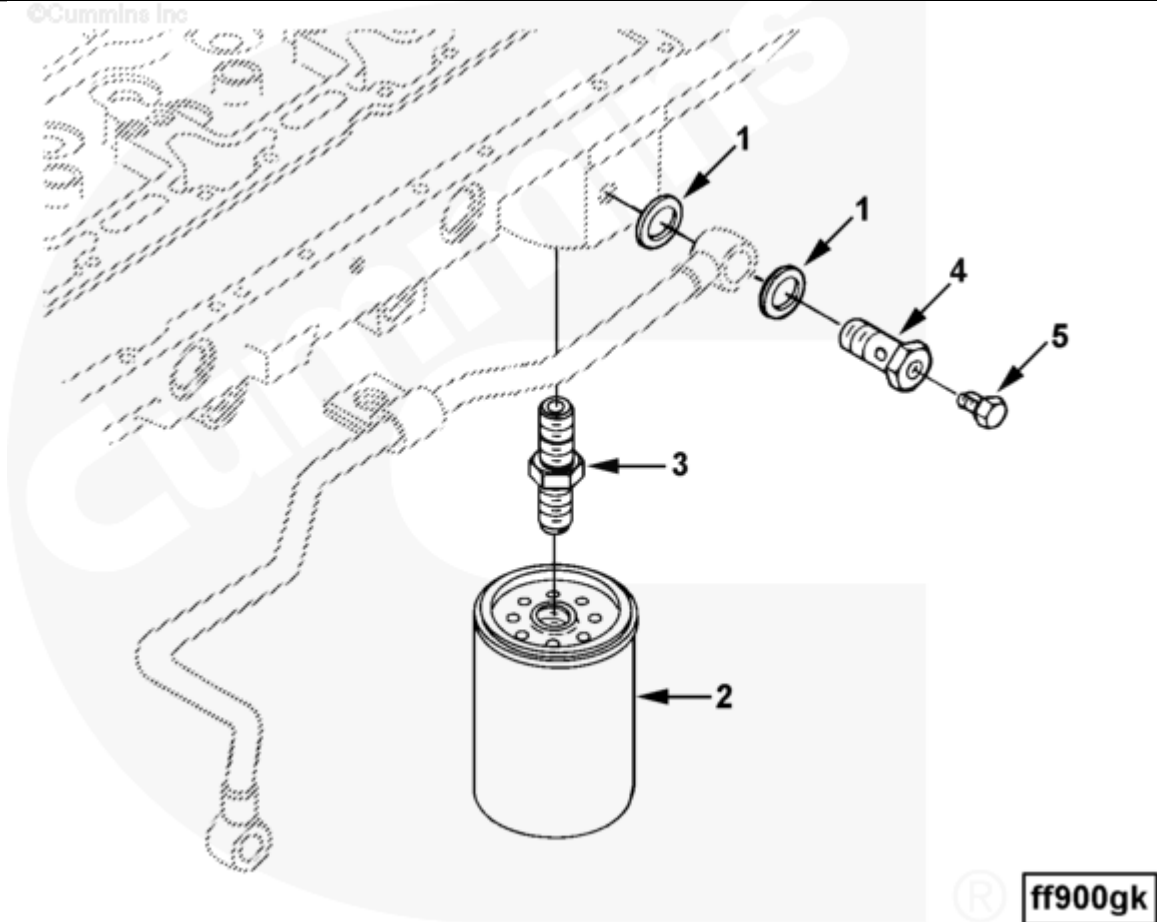

Parts Catalog - Option Detail

Electronic Parts Catalog - Option Detail				
Option	Group	Graphic	Film Card	Date
FF9002-01	06.04	ff900gk	Z	16-JAN-97
Engines	6C8.3, C GAS PLUS CM556, G8.3, G8.3 CM558, GTA8.3 CM558, ISC CM2150, ISC CM554, ISC CM850, ISC8.3 CM2250, ISC8.3 G CM2180 C101, ISL CM2150, ISL CM554, ISL CM850, ISL G CM2180, ISL8.9 CM2150 L110, ISL8.9 CM2880 L112, ISL9 CM2150 SN, ISL9 CM2250, ISL9 CM2350 L101, ISL9 CM2350 L111, ISLE4 CM850, L GAS PLUS CM556, L8.9, L8.9 L121, L8.9G CMOH2.0 L125B, L9 CM2350 L116B, L9 CM2350 L119B, L9 CM2350 L120C, L9 CM2350 L123B, L9.3 L105, L9.5 L117, L9N CM2380 L124B, QSC8.3 CM2250, QSC8.3 CM2880 C102, QSC8.3 CM554, QSC8.3 CM850(CM2850), QSL9 CM2250, QSL9 CM2250 L115, QSL9 CM2350 L102, QSL9 CM2350 L107, QSL9 CM2350 L118, QSL9 CM2350 L122, QSL9 CM554, QSL9 CM850(CM2850), QSL9 G CM558, QSL9 M CM2250 L106, QSL9.3 CM2880 L113			

[SMALL](#) | [MEDIUM](#) | [LARGE](#)

Cart	Ref No	Part Number	Part Description	Required	Remarks
View My Cart					
		FF9002-01	Fuel Filter		
					Element Type: Single

					Water Separator Provision:
					No
					Mtg. Angle from Crank C/L:
					To Be Determined
					Element Style: Spin on
					Installation Responsibility:
					Cummins
					Filter Location: Under head
					cylinder #5
					Absolute Filtration
					(microns): 25
					Compatible with Lift Pump:
					Yes
					Air Heater Connection
					Provided: No
					Filter Inlet Diameter:
					1/2in.
					Engine Family:
					B Series
					C Series
					Engine Cylinders: 4 and 6
	1	3918191	Sealing Washer	2	Purchase 3935171.
<input type="checkbox"/>	2	3931063	Fuel Filter	1	Buy from Cummins Filtration
<input type="checkbox"/>	3	3925954	Filter Head Adapter	1	M16 x 1.50 (Both Ends) x 33.5
<input type="checkbox"/>		3905860	Banjo Connector Screw	1	Order Components Individually
<input type="checkbox"/>	4	3905403	Captive Washer Cap Screw	1	
<input type="checkbox"/>	5	3911446	Banjo Connector Screw	1	M12 X 1.50 X 24.